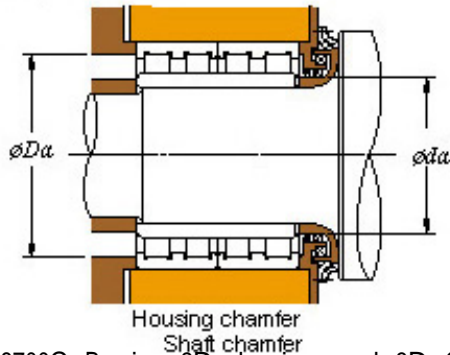

FGDB Pump Machinery Equipment Co., Ltd.

■ Mounting dimensions

Housing chamfer
Shaft chamfer

140FC98700C Bearing 2D drawings and 3D CAD models

140FC98700C KOYO Four-row cylindrical roller bearings

Bearing No. 140FC98700C

Bearing No.	140FC98700C
d	700
D	980
B	700
r(min)	4
Cr	20700
C0r	51300
Cu	4180
Fw	766
C	700
r1(min)	4
da(min)	718
Da(max)	962
Da(min)	914
ra(max)	3
rb(max)	3
(Refer.)Mass(kg)	1710