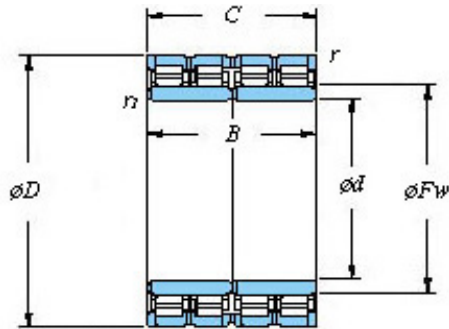

FGDB Pump Machinery Equipment Co., Ltd.

■ Mounting dimensions

Housing chamfer
Shaft chamfer

140FC98700C Bearing 2D drawings and 3D CAD models

140FC98700C KOYO Four-row cylindrical roller bearings

Bearing No. 140FC98700C

Bearing No.	140FC98700C
d	700
D	980
B	700
r(min)	4
Cr	20700
C0r	51300
Cu	4180
Fw	766
C	700
r1(min)	4
da(min)	718
Da(max)	962
Da(min)	914
ra(max)	3
rb(max)	3
(Refer.)Mass(kg)	1710