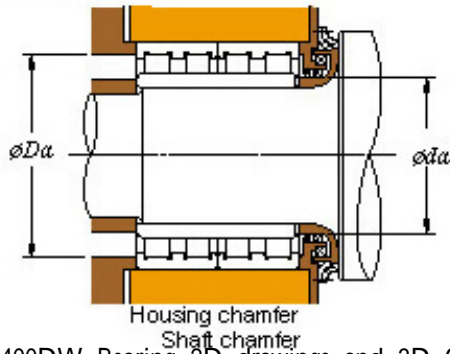

# FGDB Pump Machinery Equipment Co., Ltd.

■ Mounting dimensions

76FC54400DW Bearing 2D drawings and 3D CAD models

## 76FC54400DW KOYO Four-row cylindrical roller bearings

Bearing No. 76FC54400DW

Bearing No.	76FC54400DW
d	380
D	540
B	400
r(min)	4
Cr	6480
C0r	14600
Cu	1410
Fw	422
C	400
r1(min)	4
da(min)	398
Da(max)	522
Da(min)	502
ra(max)	3
rb(max)	3
(Refer.) Mass(kg)	298