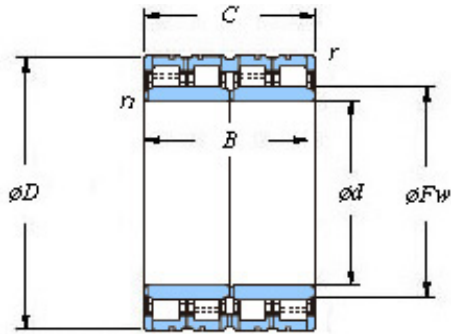

# FGDB Pump Machinery Equipment Co., Ltd.

■ Mounting dimensions

76FC54400DW Bearing 2D drawings and 3D CAD models

## 76FC54400DW KOYO Four-row cylindrical roller bearings

Bearing No. 76FC54400DW

Bearing No.	76FC54400DW
d	380
D	540
B	400
r(min)	4
Cr	6480
C0r	14600
Cu	1410
Fw	422
C	400
r1(min)	4
da(min)	398
Da(max)	522
Da(min)	502
ra(max)	3
rb(max)	3
(Refer.) Mass(kg)	298