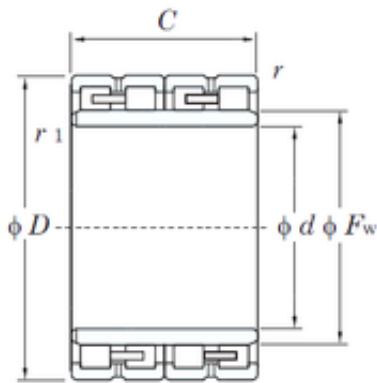

FGDB Pump Machinery Equipment Co., Ltd.

68FC45250BW KOYO Four-row cylindrical roller bearings

Bearing No. 68FC45250BW

68FC45250BW Bearing 2D drawings and 3D CAD models

Size	340x450x250 mm
Bore Diameter	340 mm
Outer Diameter	450 mm
Width	250 mm
d	340 mm
Fw	368 mm
D	450 mm
B	250 mm
C	250 mm
r min.	2.1 mm
r1 min.	2.1 mm
Weight	106 Kg
Basic dynamic load rating (C)	2750 kN
Bearing No.	68FC45250BW
r(min)	2.1
Cr	2940
C0r	6480
Cu	672
r1(min)	2.1
da(min)	352
Da(max)	438
Da(min)	424
ra(max)	2
rb(max)	2
(Refer.) Mass(kg)	106