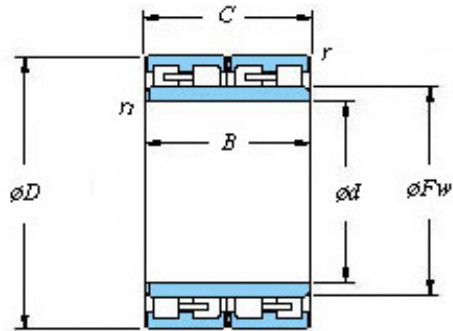

FGDB Pump Machinery Equipment Co., Ltd.

■ Mounting dimensions

313824A Bearing 2D drawings and 3D CAD models

313824A KOYO Four-row cylindrical roller bearings

Bearing No. 313824A

Bearing No.	313824A
d	230
D	330
B	206
r(min)	2.1
Cr	2020
C0r	3980
Cu	450
Fw	260
C	206
r1(min)	2.1
da(min)	242
Da(max)	318
Da(min)	308
ra(max)	2
rb(max)	2
(Refer.) Mass(kg)	57.5