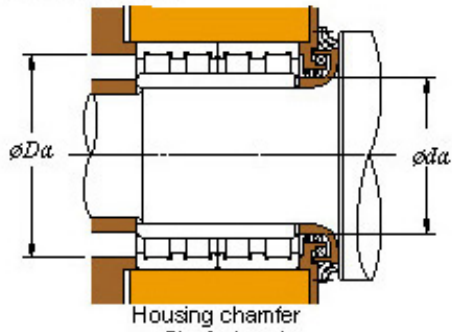

FGDB Pump Machinery Equipment Co., Ltd.

■ Mounting dimensions

313824A Bearing 2D drawings and 3D CAD models

313824A KOYO Four-row cylindrical roller bearings

Bearing No. 313824A

Bearing No.	313824A
d	230
D	330
B	206
r(min)	2.1
Cr	2020
C0r	3980
Cu	450
Fw	260
C	206
r1(min)	2.1
da(min)	242
Da(max)	318
Da(min)	308
ra(max)	2
rb(max)	2
(Refer.) Mass(kg)	57.5