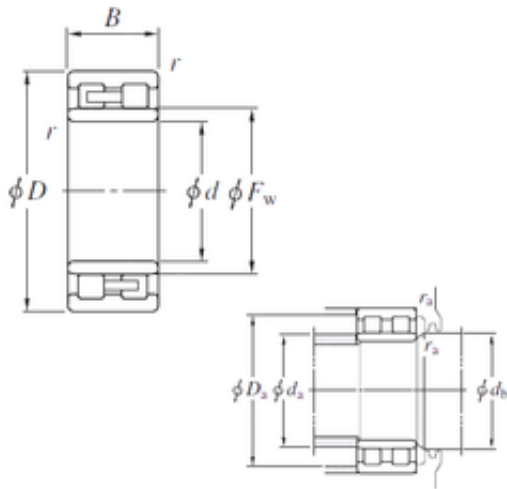

FGDB Pump Machinery Equipment Co., Ltd.

NNU4938 Bearing 2D drawings and 3D CAD models

NNU4938 KOYO Double-row cylindrical roller bearings

Bearing No. NNU4938

Size	190x260x69 mm
Bore Diameter	190 mm
Outer Diameter	260 mm
Width	69 mm
d	190 mm
Fw	210 mm
D	260 mm
B	69 mm
C	69 mm
r min.	2 mm
da min.	199 mm
da max	207 mm
Da max.	251 mm
db min	215 mm
ra max.	2 mm
Weight	11 Kg
Basic dynamic load rating (C)	465 kN
Basic static load rating (C0)	996 kN
(Grease) Lubrication Speed	2000 r/min
Bearing No.	NNU4938
r(min)	2
Cr	581
C0r	996
Cu	119
Grease lub.	2000